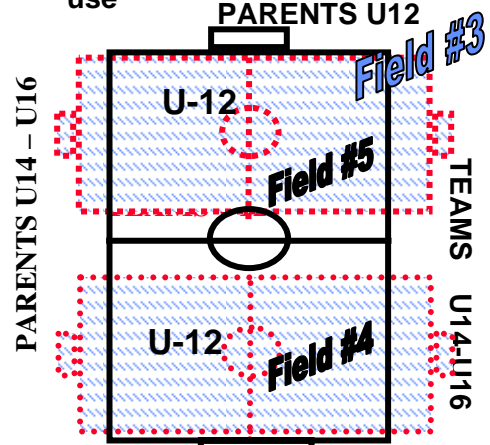

FUTURE Field Development - Wooded area

SCS SHEDS, HEADQUARTERS
 First Aid & Questions

PARENTS-Spectators

PARKING LOT NO PARKING ON FIELDS

U-12/U14/U16
 U12 Not for Tourney
 use

Temp Field used for Plantation Cup Tourney U14 - U16.

Baseball Backstop