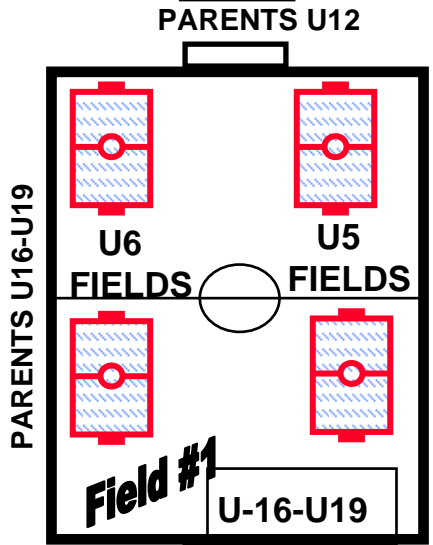

FUTURE Field Development - Wooded area

SCS SHEDS, HEADQUARTERS
 First Aid & Questions

PARENTS-Spectators

PARKING LOT NO PARKING ON FIELDS

U-12/U14/U16
 U12 Not for Tourney
 use

Temp Field used for Plantation Cup Tourney U14 - U16.

Baseball Backstop