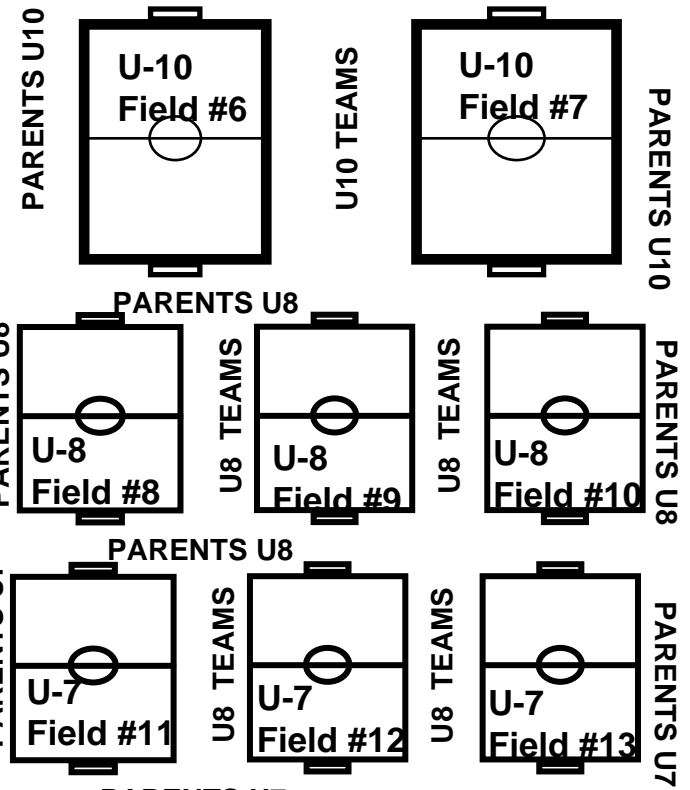

FUTURE Field Development - Wooded area

SCS SHEDS, HEADQUARTERS
 First Aid & Questions

PARENTS-Spectators

PARKING LOT NO PARKING ON FIELDS

U-12/U14/U16
 U12 Not for Tourney
 use

Temp Field used for Plantation Cup Tourney U14 - U16.

Baseball Backstop