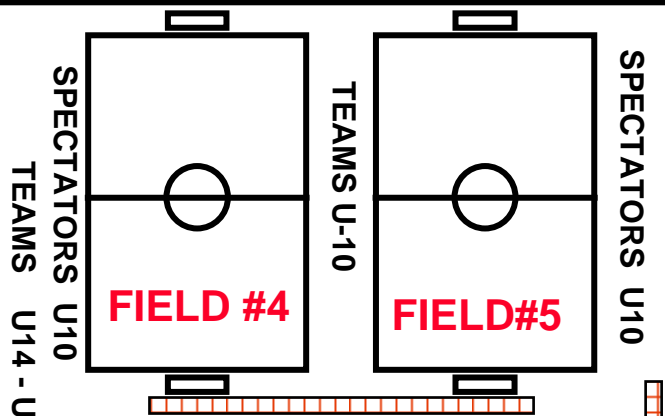

SPECTATORS U12

**ST. CHARLES SOCCER
JB MARTIN FIELD LAYOUT FIELDS FOR
PLANTATION CUP**

- COACHES STAY IN YOUR TEAM AREA
- NO COACHING FROM BEHIND GOALS
- Please adhere to the designation areas for SPECTATORS & TEAMS.

NOT TO SCALE (March 2008)

SPECTATORS U14 - U17

FIELD #3

SPECTATORS U12

TEAM TENT VILLAGE

Medical

Registration
Concessions

**WOODED AREA NO
SPECTATORS for GAMES
PLAYED on FIELD #1**

SPECTATORS U14 / 19

U14 / 19 TEAMS

FIELD #6 - 6A

SPECTATORS U14

Baseball Backstop

PARKING LOT NO PARKING ON GRASS