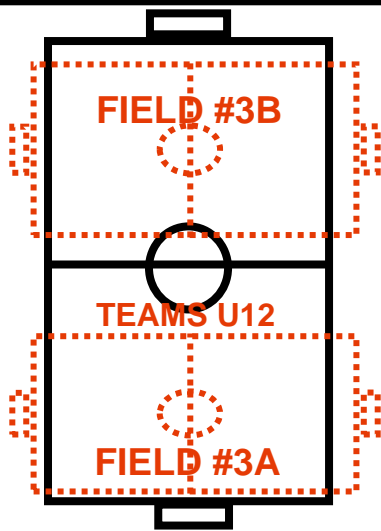

SPECTATORS U12

**ST. CHARLES SOCCER
JB MARTIN FIELD LAYOUT FIELDS FOR
PLANTATION CUP**

- COACHES STAY IN YOUR TEAM AREA
- NO COACHING FROM BEHIND GOALS
- Please adhere to the designation areas for SPECTATORS & TEAMS.

NOT TO SCALE (March 2008)

SPECTATORS U14 - U17

FIELD #3

SPECTATORS U12

TEAM TENT VILLAGE

Medical

Registration
Concessions

**WOODED AREA NO
SPECTATORS for GAMES
PLAYED on FIELD #1**