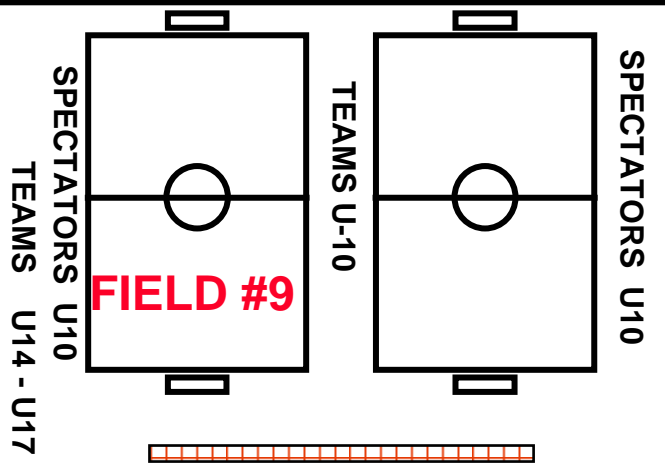

**ST. CHARLES SOCCER
JB MARTIN FIELD LAYOUT FIELDS FOR
PLANTATION CUP**

- COACHES STAY IN YOUR TEAM AREA
- NO COACHING FROM BEHIND GOALS
- Please adhere to the designation areas for SPECTATORS & TEAMS.

NOT TO SCALE (March 2010)

WOODED AREA NO SPECTATORS for GAMES PLAYED on FIELD #1

SPECTATORS U14 - U17

SPECTATORS U111-U2

SPECTATORS U14 / 19

U14 / 19 TEAMS

TEAM TENT VILLAGE

Baseball Backstop