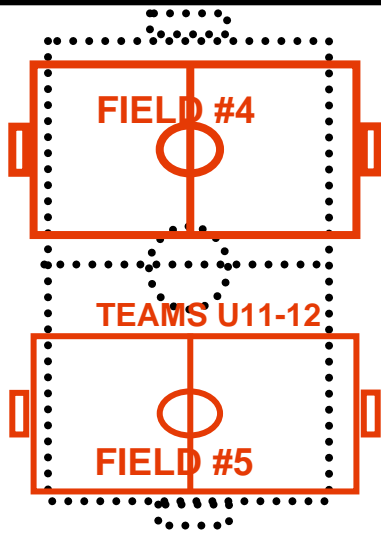

**ST. CHARLES SOCCER
JB MARTIN FIELD LAYOUT FIELDS FOR
PLANTATION CUP**

- COACHES STAY IN YOUR TEAM AREA
- NO COACHING FROM BEHIND GOALS
- Please adhere to the designation areas for SPECTATORS & TEAMS.

NOT TO SCALE (March 2010)

WOODED AREA NO SPECTATORS for GAMES PLAYED on FIELD #1

SPECTATORS U14 - U17

SPECTATORS U111-U2

SPECTATORS U14 / 19

U14 / 19 TEAMS

TEAM TENT VILLAGE

Baseball Backstop